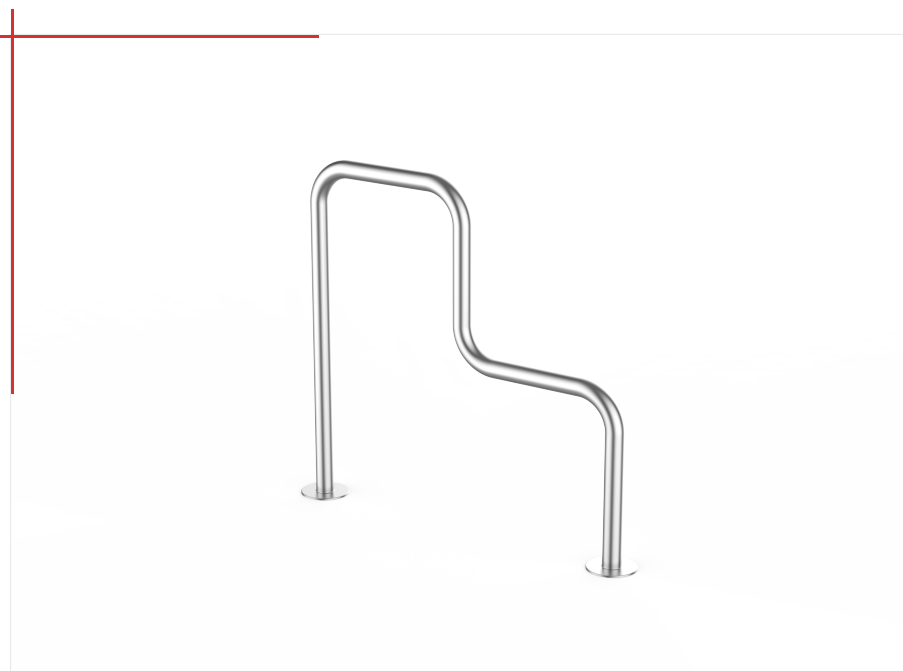

From collection

A single bicycle rack made of steel.
Possibility to create arrangements
with other stands from the Bike Pipe
series.

Model SBP300 can be attached to the
bicycle frame.

**Dimensions and materials
available below.**