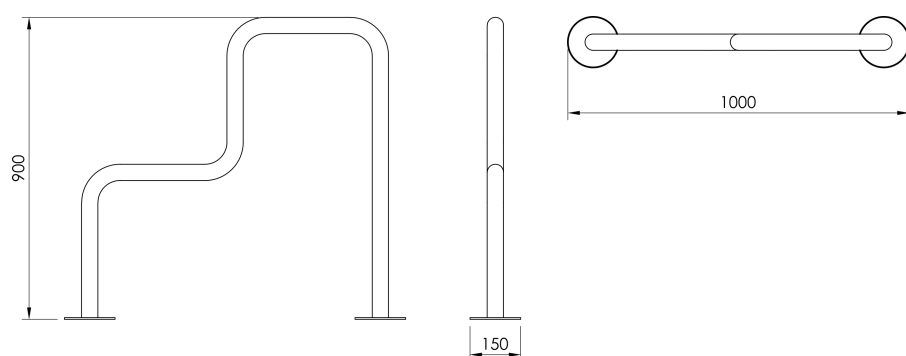

From collection

A single bicycle rack made of steel.
Possibility to create arrangements
with other stands from the Bike Pipe
series.

Model SBP300 can be attached to the
bicycle frame.

**Dimensions and materials
available below.**