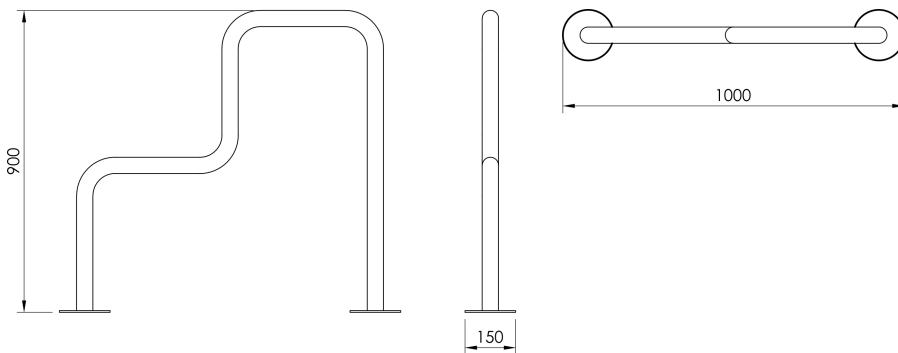

A single bicycle rack made of steel.  
Possibility to create arrangements  
with other stands from the S038  
series.

Model S038.01 can be attached to the  
bicycle frame.

**Dimensions and materials  
available below.**