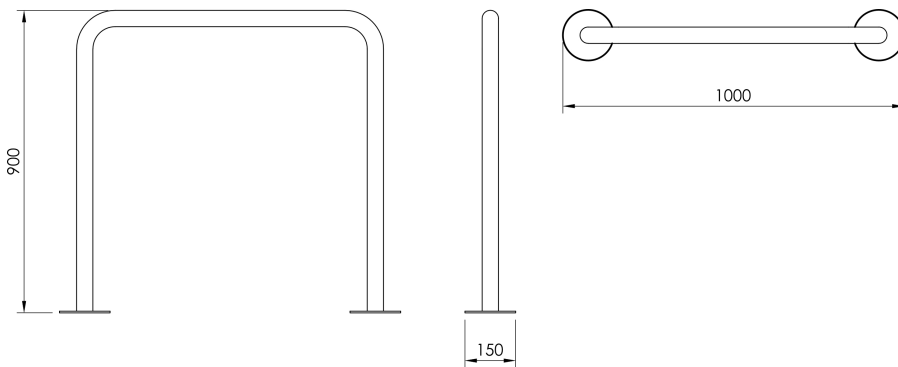

A single bicycle rack made of steel.
Possibility to create arrangements
with other stands from the S038
series.

Model S038.00 can be attached to the
bicycle frame.

**Dimensions and materials
available below.**