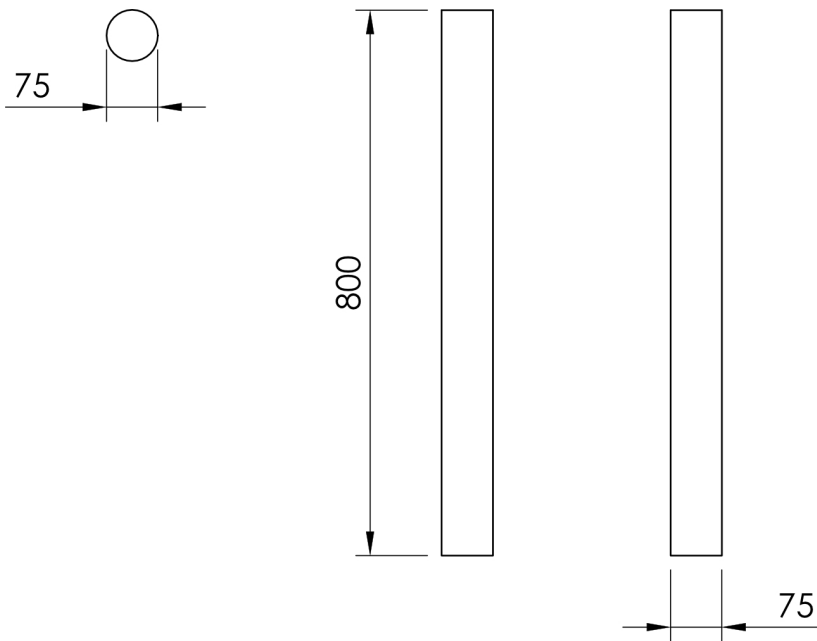

A parking post with a diameter of 7.5 cm and a height of 80 cm made of steel.

The O001.04.b model has a straight end and is anchored.

Dimensions and materials available below.

MATERIALS

www.fulcosystem.com