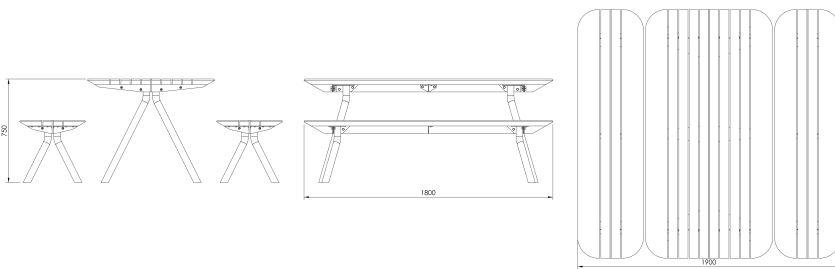

SETLY is a collection of freestanding benches and tables characterized by a simple form and refined finish.

The NSE003 picnic set is a configuration of table TSE103 and two LSE173 benches, each 180 cm long.

The tabletop and seats are made of wooden slats.

MATERIALS

HPL

HPL

STEEL

POWDER
COATED STEEL

STAINLESS
STEEL