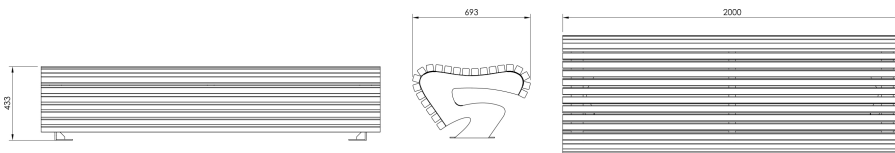

From collection **WAVE**

WAVE benches combine classic aesthetics with an ergonomic form, offering comfortable, long-lasting relaxation in any public space.

LWA104 is a freestanding bench without a backrest, 200 cm in length. It works well as a standalone piece or paired with tables from the same line.