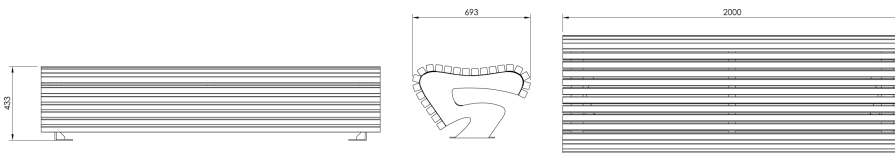

From collection **WAVE**

WAVE bench - 200 cm wide with a wooden seat and a steel frame.

The LWA067.02 model has no backrest.

The WAVE collection is perfect for park projects and places of rest. Ergonomic shapes are an invitation to use and give the investment a prestigious character.

Dimensions and materials available below.