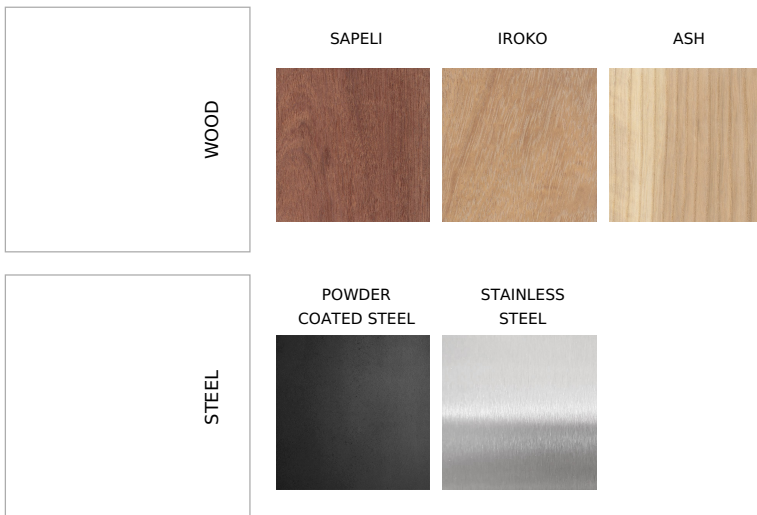

MATERIALS

www.fulcosystem.com

contact@fulco.pl

phone no.: +48 32 305 05 80