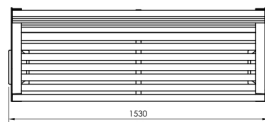

From collection **VITA**

VITA bench - 150cm wide with a wooden seat and a steel structure.

The LVI432 model has a backrest and side armrests.

VITA means life. The VITA collection was created for stations, platforms, parks and communication routes - places where life is abundant.