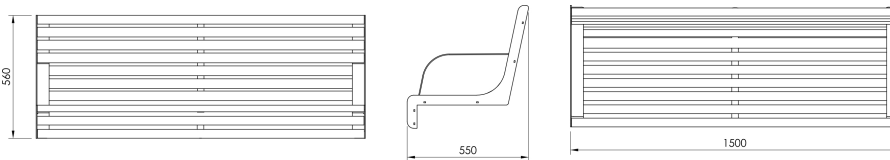

From collection **VITA**

VITA bench - 150 cm wide with a wooden seat and a steel frame.

The LVI195.00.a model has a backrest, side armrests and it is intended to be installed on a base.

Concrete to be mounted/ordered separately.

VITA means life. The VITA collection was created for stations, platforms, parks and communication routes - places where life is abundant.

Dimensions and materials available below.

MATERIALS

www.fulcosystem.com

contact@fulco.pl

phone no.: +48 32 305 05 80