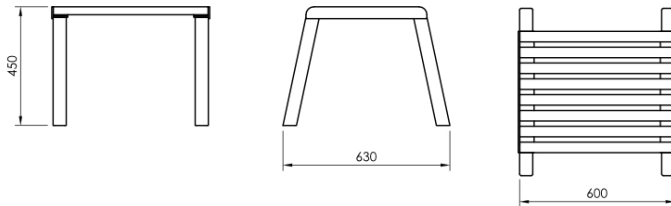

From collection **VITA**

VITA bench - 60cm wide with a wooden seat and a steel frame.

The LVI100 model has no backrest.

VITA means life. The VITA collection was created for stations, platforms, parks and communication routes - places where life is abundant.