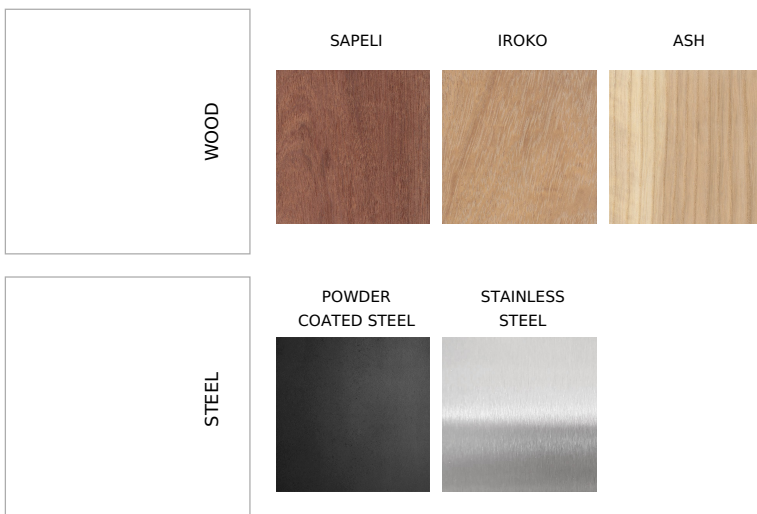

MATERIALS

www.fulcosystem.com

contact@fulco.pl

phone no.: +48 32 305 05 80