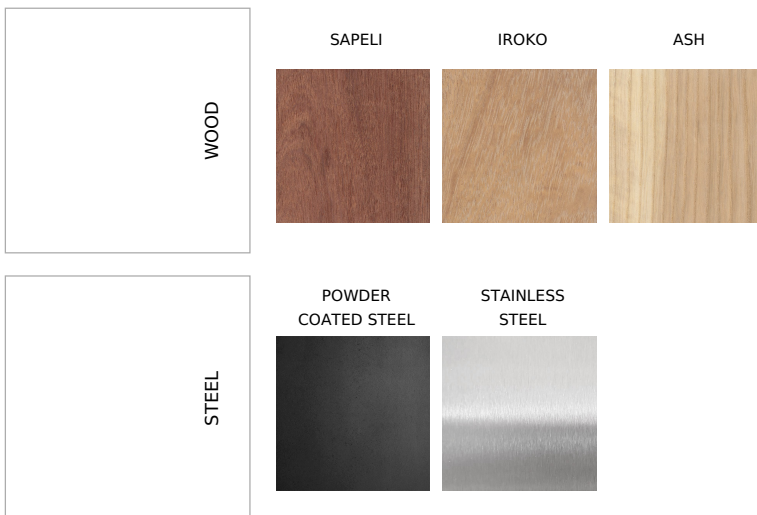

MATERIALS

www.fulcosystem.com

contact@fulco.pl

phone no.: +48 32 305 05 80