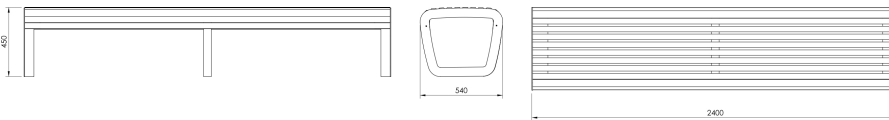

From collection **TRAPO**

TRAPO bench - 240 cm wide with a wooden seat and a steel structure.

The LTR058.04 model has no backrest.

The TRAPO collection is a complete line of products distinguished by its unique appearance and ergonomics. The collection redefines the space, giving it a representative and friendly character at the same time.

**Dimensions and materials available below.**