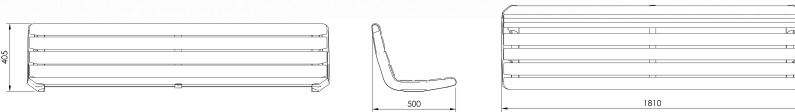

From collection

Lumio bench 180 cm wide with wooden seat and cast aluminum alloy structure for mounting on concrete base.

Concrete to be purchased separately.

The LLU013 model has a backrest.

The Lumio collection is based on elements cast from aluminum. The use of this technology allowed for the creation of extremely slim side profiles, giving the entire collection an optical lightness. At the same time, the construction material is extremely durable and resistant to weather conditions. The Lumio collection is a response to the demand for street furniture that impresses with its form and impresses with its durability.