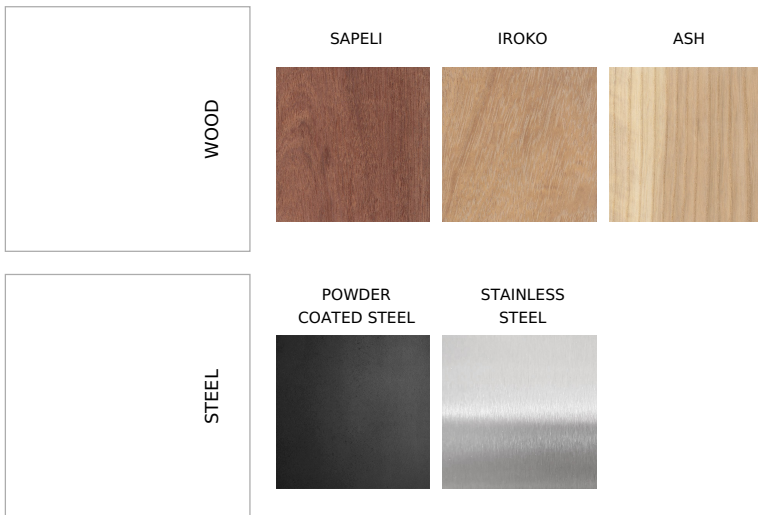

MATERIALS

www.fulcosystem.com

contact@fulco.pl

phone no.: +48 32 305 05 80