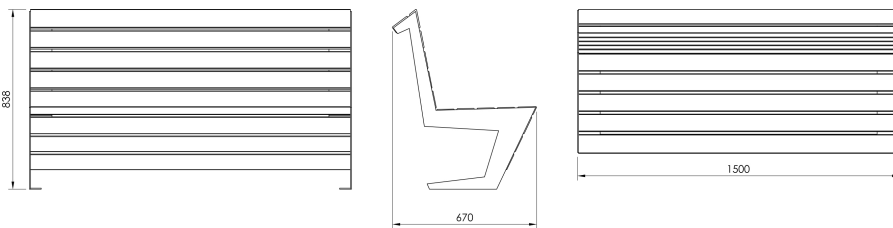

From collection

EDGE bench - 150 cm wide with a wooden seat and a steel frame.

The LED132.00 has a backrest.

The EDGE collection stands out with its bravery and modernity. Its elements add character and uniqueness to the whole realization. Their undeniable advantage is also the modular structure, significantly simplifying transport and assembly.

Dimensions and materials available below.

MATERIALS

www.fulcosystem.com

contact@fulco.pl

phone no.: +48 32 305 05 80