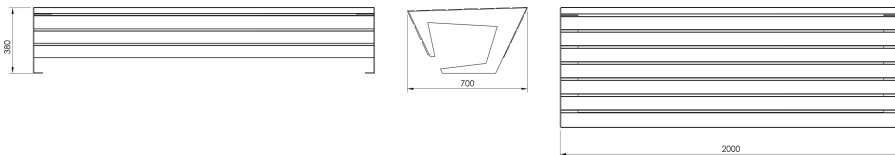

From collection

EDGE bench - 200 cm wide with a wooden seat and a steel frame.

The LED130.02 has no backrest.

The EDGE collection stands out with its bravery and modernity. Its elements add character and uniqueness to the whole realization. Their undeniable advantage is also the modular structure, significantly simplifying transport and assembly.

Dimensions and materials available below.