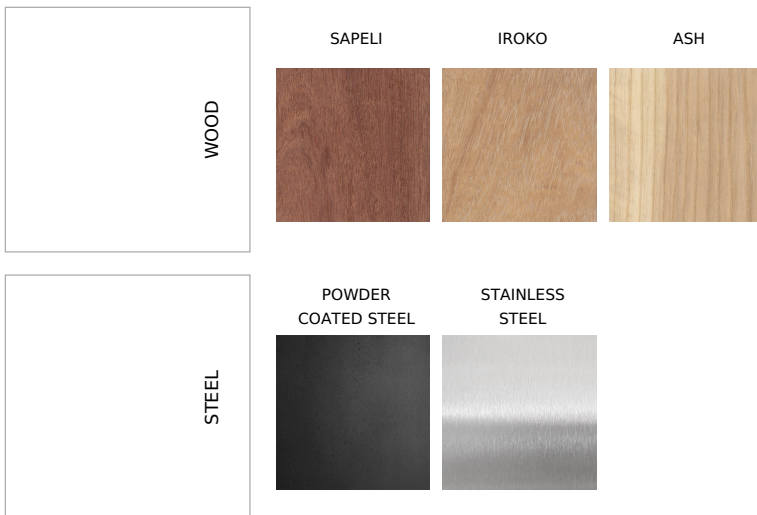

MATERIALS

www.fulcosystem.com

contact@fulco.pl

phone no.: +48 32 305 05 80