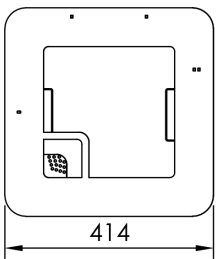

From collection **TRAPO**

TRAPO is a collection of modern urban furniture based on bent steel sheets, giving the designs a bold yet softened geometry thanks to rounded edges.

KTR111 is a litter bin without a lid, featuring an ashtray and wooden slat cladding.

The bin is equipped with a removable liner made of galvanized steel sheet with a capacity of 54 litres.

MATERIALS

SAPELI

IROKO

ASH

FULCO

TRAPO litter bin | **KTR111**

From collection **TRAPO**