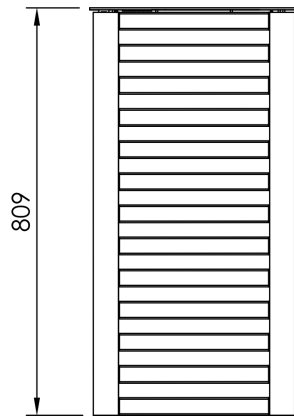

From collection **TRAPO**

TRAPO is a collection of modern urban furniture based on bent steel sheets, giving the designs a bold yet softened geometry thanks to rounded edges.

KTR111 is a litter bin without a lid, featuring an ashtray and wooden slat cladding.

The bin is equipped with a removable liner made of galvanized steel sheet with a capacity of 54 litres.

MATERIALS

SAPELI

IROKO

ASH

FULCO

TRAPO litter bin | **KTR111**

From collection **TRAPO**