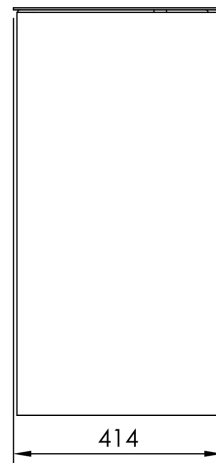

From collection **TRAPO**

TRAPO is a collection of modern urban furniture based on bent steel sheets, giving the designs a bold yet softened geometry thanks to rounded edges.

KTR111 is a litter bin without a lid, featuring an ashtray and wooden slat cladding.

The bin is equipped with a removable liner made of galvanized steel sheet with a capacity of 54 litres.

MATERIALS

SAPELI

IROKO

ASH

FULCO

TRAPO litter bin | **KTR111**

From collection **TRAPO**