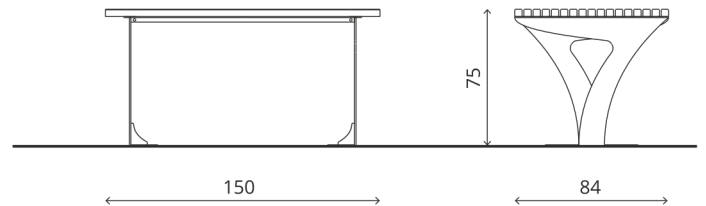

Technical data:

Dimensions	150 cm x 84 cm x 75 cm
Weight	85 kg
Construction material	stainless steel, galvanized steel painted to any RAL color, corten steel
Tabletop material	stainless steel, galvanized steel painted to any RAL color, corten steel
Collection	yes
Shape	square
Stackable in strings	no