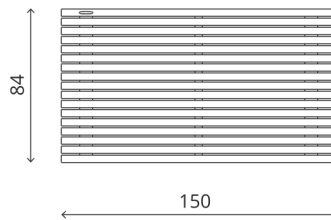

Technical data:

Dimensions	150 cm x 84 cm x 75 cm
Weight	85 kg
Construction material	stainless steel, galvanized steel painted to any RAL color, corten steel
Tabletop material	stainless steel, galvanized steel painted to any RAL color, corten steel
Collection	yes
Shape	square
Stackable in strings	no