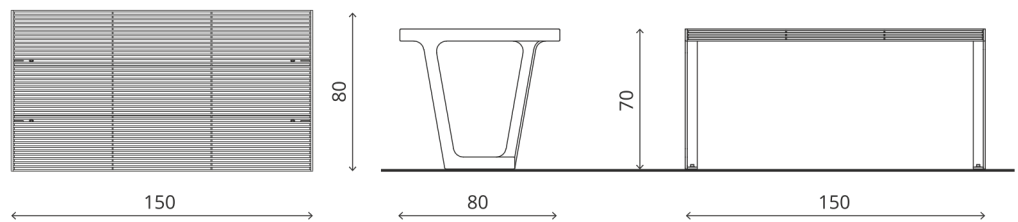

Technical data:

Dimensions	150 cm x 95 cm x 75 cm
Weight	85 kg
Construction material	stainless steel, galvanized steel painted to any RAL color, corten steel
Tabletop material	stainless steel, galvanized steel painted to any RAL color, corten steel
Collection	yes
Shape	square
Stackable in strings	no