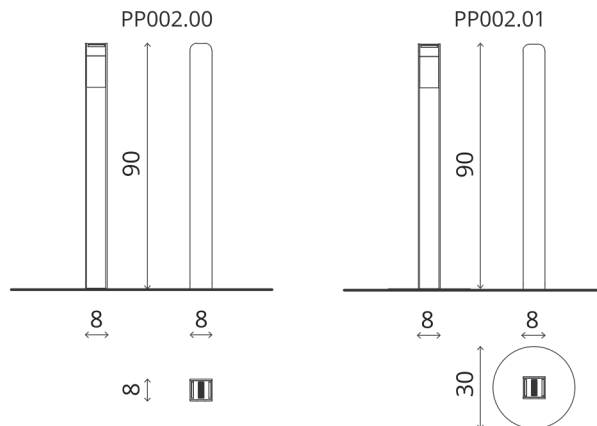

Technical data:

Dimensions	8 cm x 8 cm x 90 cm
Weight	7 kg
Materials	n - stainless steel s - galvanized steel, powder-coated o - galvanized steel
Shape	square
Base	standing on the full surface of the base
Emptying	from the side
Construction materials	n - stainless steel s - galvanized steel, powder-coated o - galvanized steel