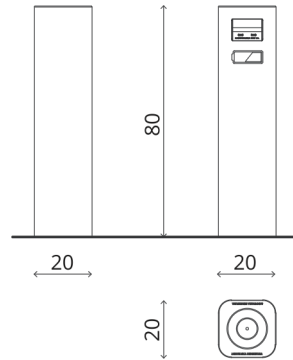

**Technical data:**

Dimensions	20 cm x 20 cm x 80 cm
Construction material	n - stainless steel s - galvanized steel, powder-coated o - galvanized steel
Functionality	outdoor induction charger for mobile devices
Functions	induction charging of devices USB port for standard charging